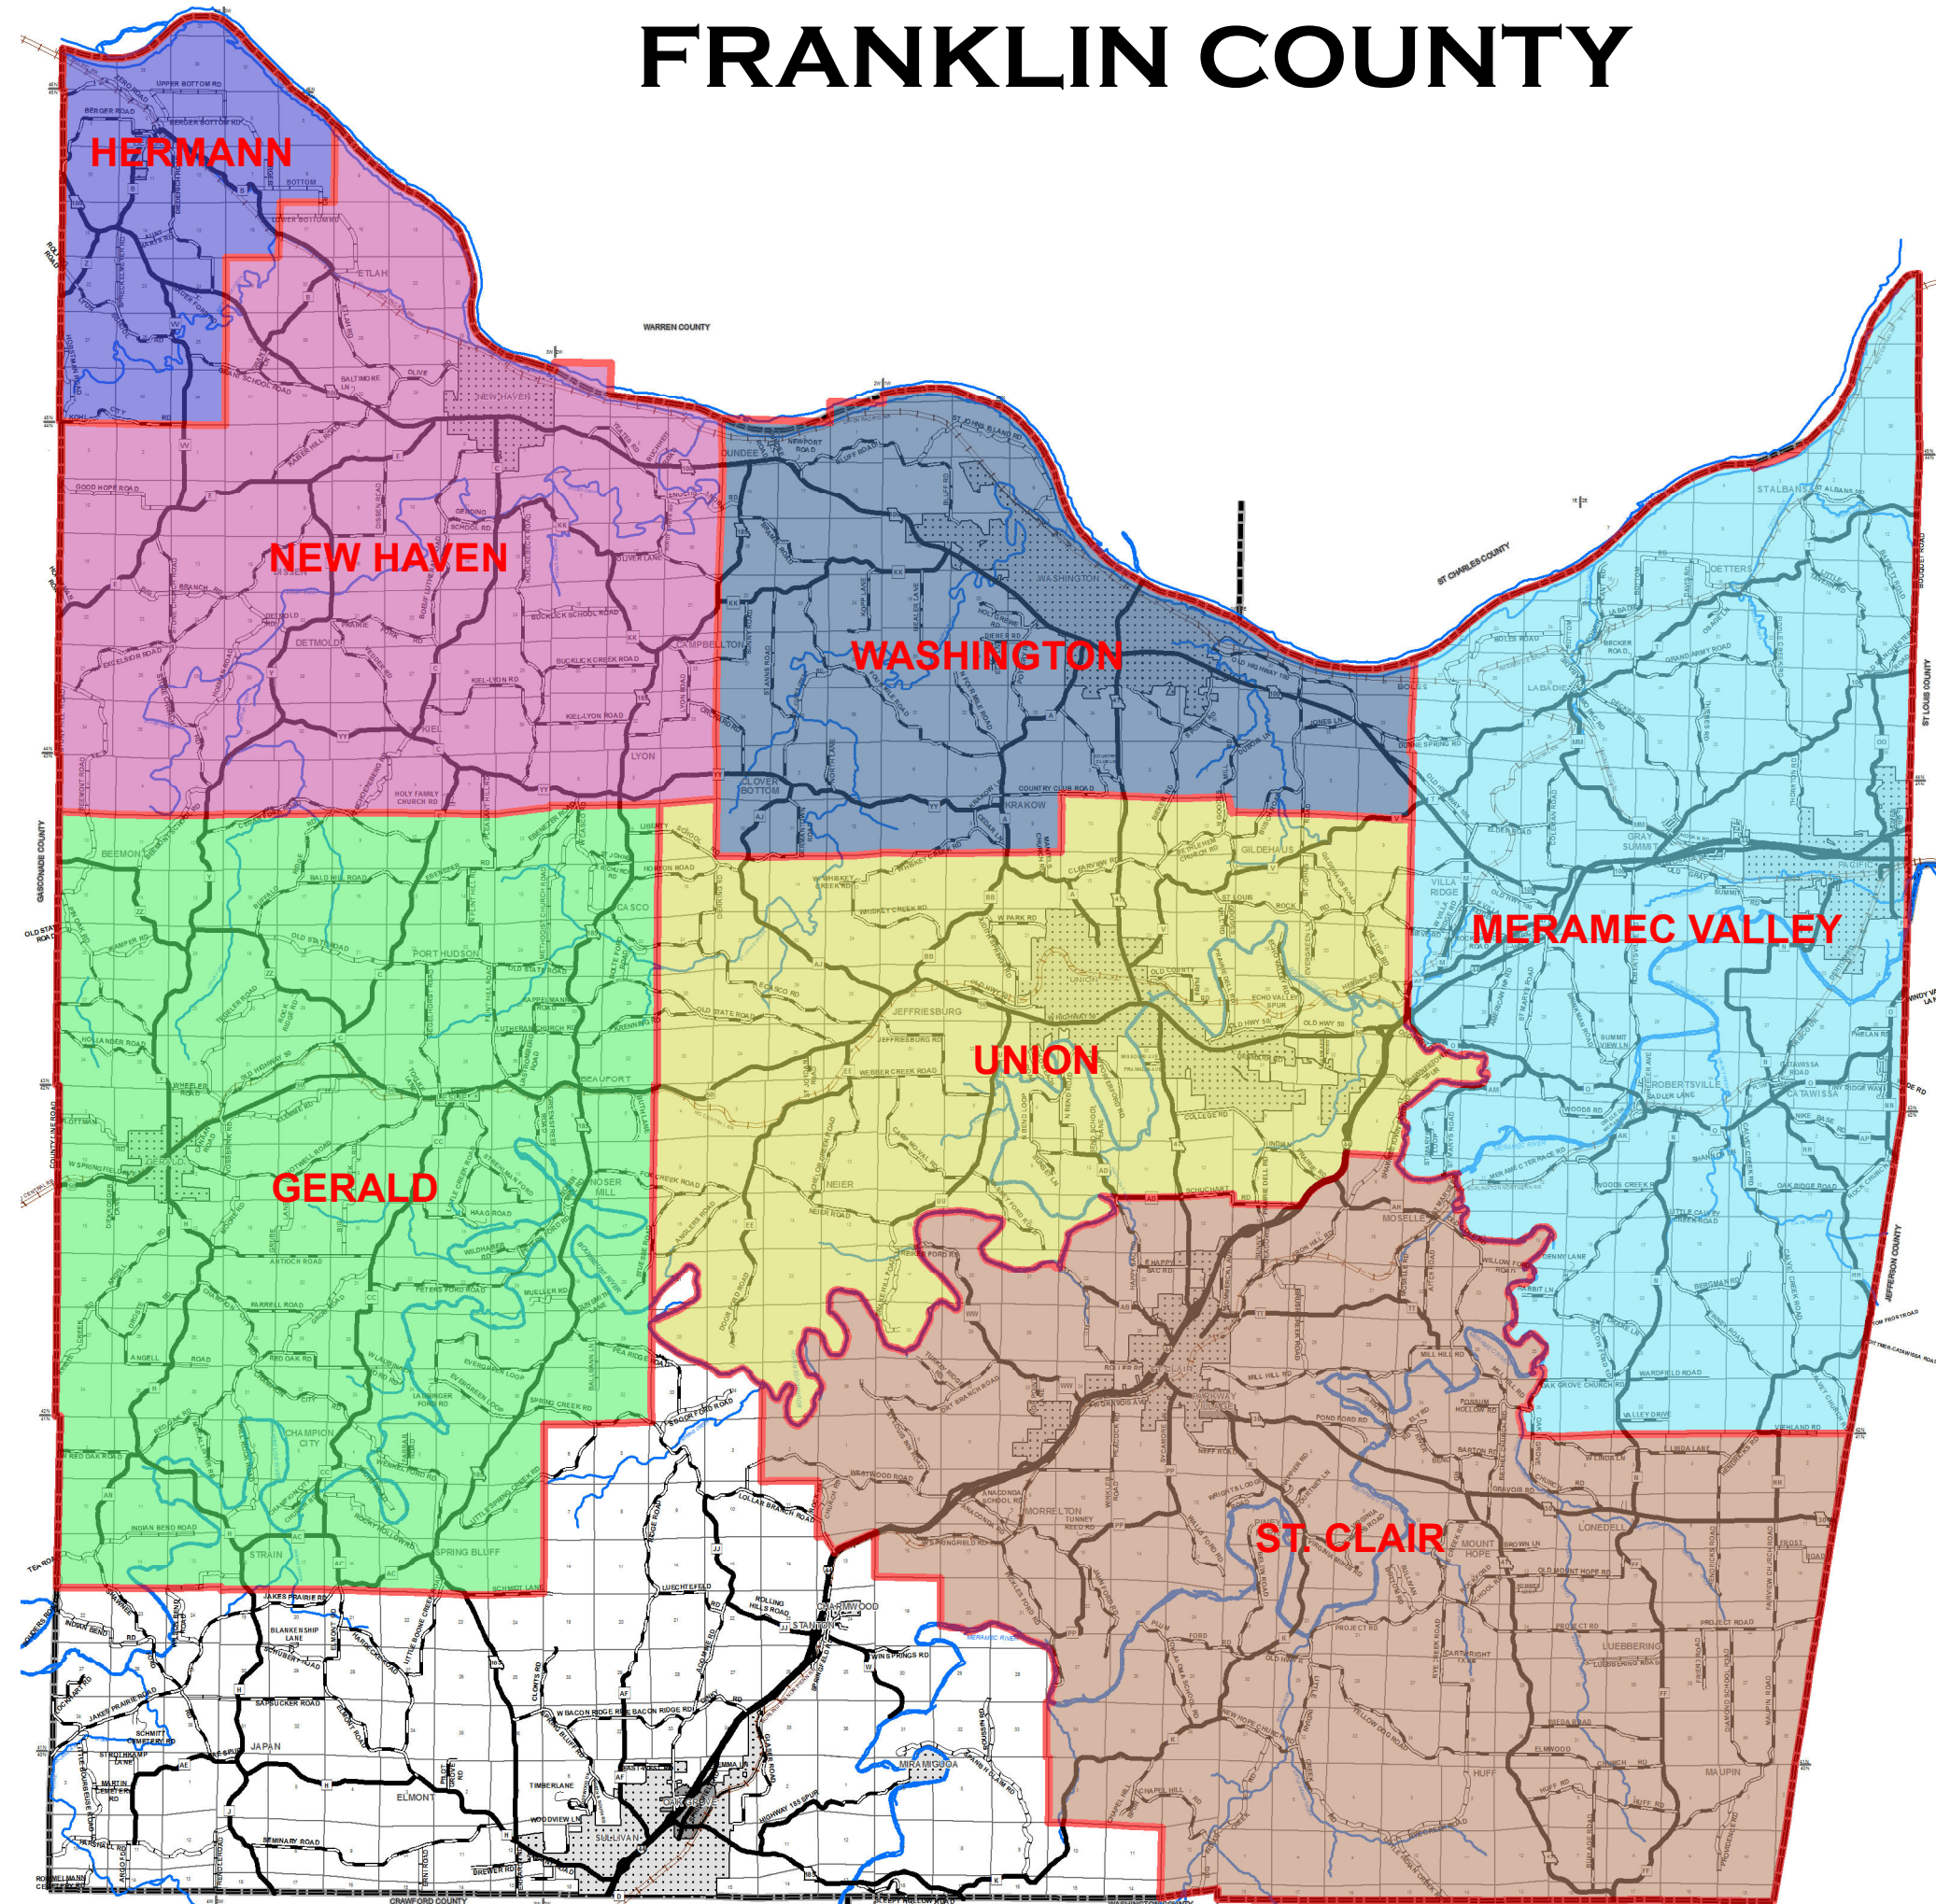

FRANKLIN COUNTY

AMBULANCE DISTRICTS

AMBULANCE DISTRICTS

- GERALD
- HERMANN
- MERAMEC VALLEY
- NEW HAVEN
- ST. CLAIR
- UNION
- WASHINGTON

- COUNTY, GRAVEL
- COUNTY, PAVED
- STATE
- RAILROADS

THIS MAP WAS CREATED
USING FIRST AND SECOND
PARTY DATA
FRANKLIN COUNTY GIS DEPT
400 E LOCUST ST ROOM 004
UNION MO 63084